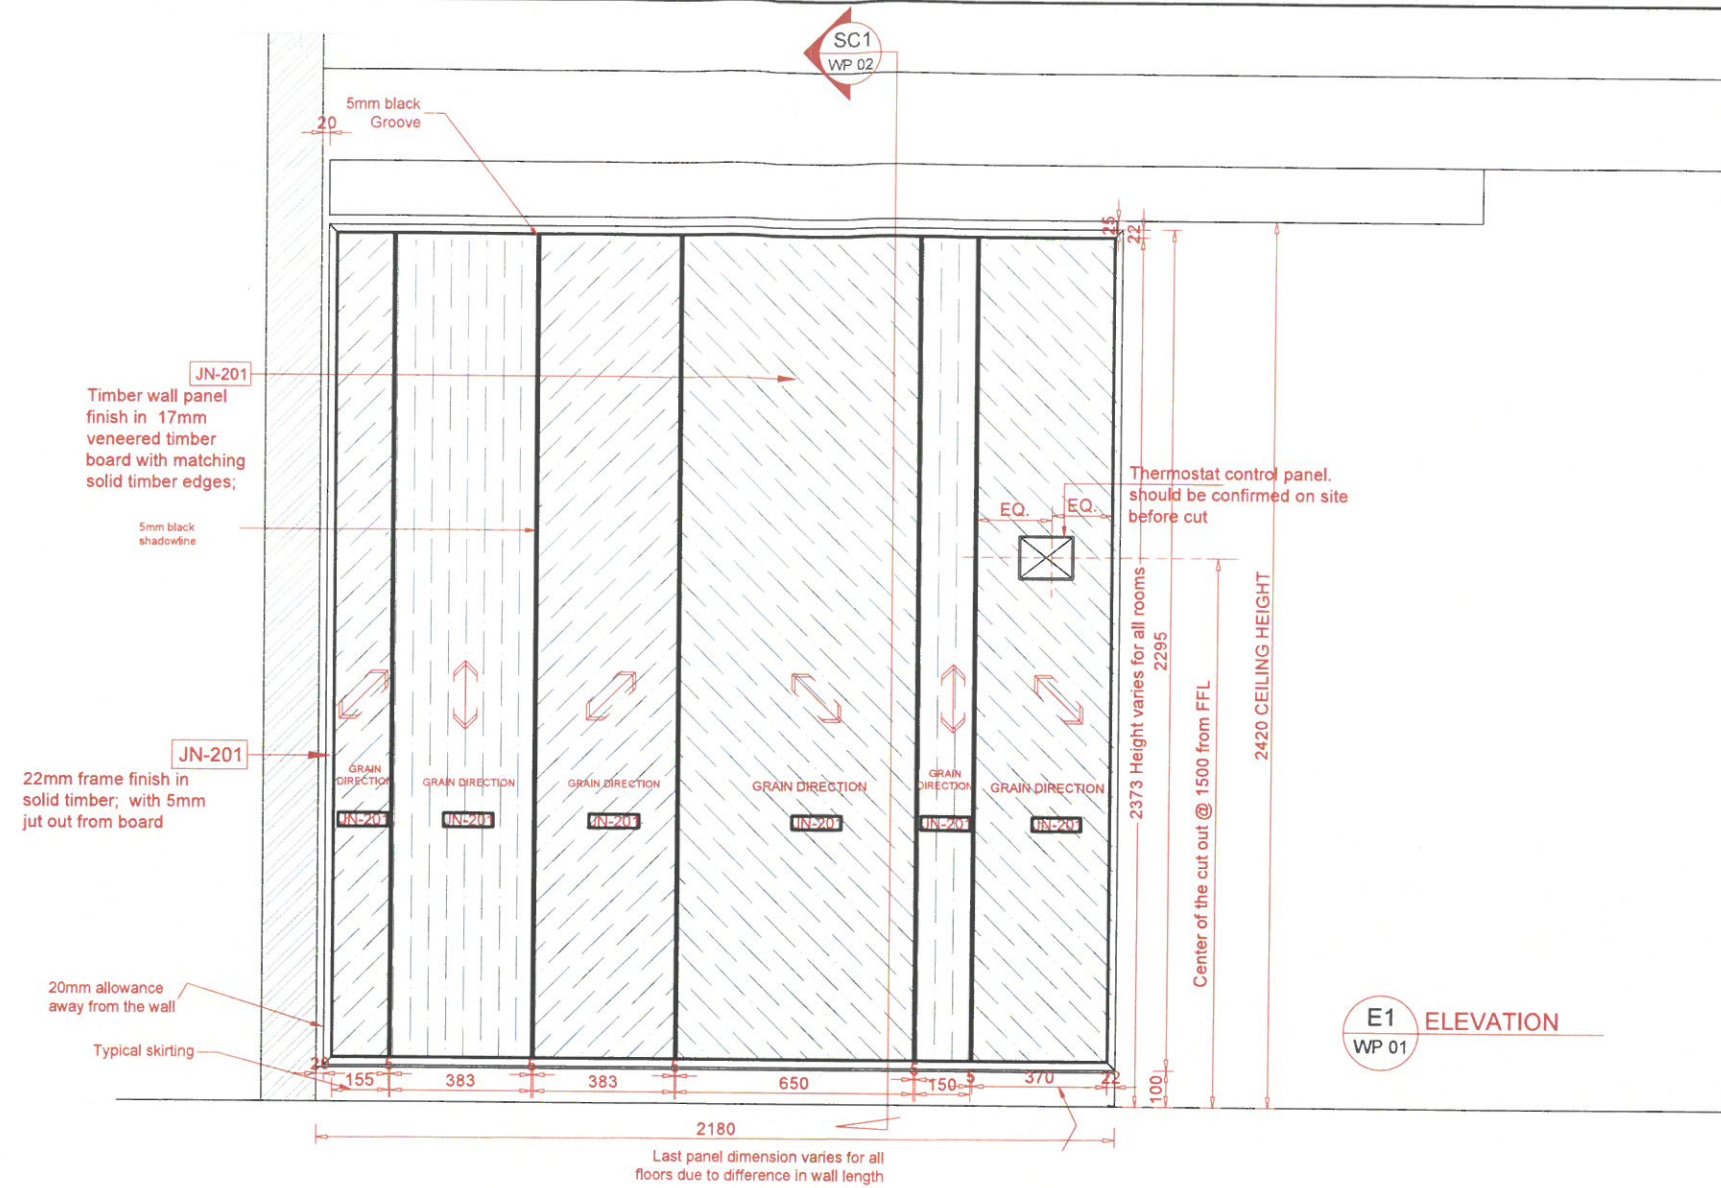

Dwg No. WP 01 No. A

**THIRD FLOOR PLAN**

Plan PLAN  
 WP 01

E1  
 WP 01

LEGEND - LEFT SIDE CLADDING

ROOM NO	LENGHT	HEIGHT
✓303	2170 ✓	2410
✓307	2175 ✓	2410
✓308	2190	2410
✓310	2200	2410
✓314	2200	2410
✓318	2180 ✓	2410
✓321	2170 ✓	2410
✓322	2180	2410
✓325	2180	2410
✓329	2190	2410
✓330	2180	2410

Cladding Position : Left side (Quantity : 11) ( Face wall cladding)  
 Note : Site dimension varies from room to room on the first floor

THIRD FLOOR PLAN

Plan PLAN  
WP 01

E1  
WP 01

www.wood-styles.com

Copyright of designs shown herein is retained by this office. Authority is required for any reproduction. © Copyright Wood-styles Ltd.

Nigeria, Lagos +234 80 9037 9888  
 Email: info@wood-styles.com

Project  
 Hyatt Regency Hotel  
 NG-Lagos-Ikeja

Owner

Date Description  
 31 - 05 - 2024 A FOR PRODUCTION

For Production

Project No. : NG23 - Hyatt Regency Hotel  
 Scale : A1 = 1 : 5, A3 = 1 : 10  
 Drawn by : Dami, Peace  
 Checked : Kinan  
 Cad File : WS-DS-SD-WL-LHH-001