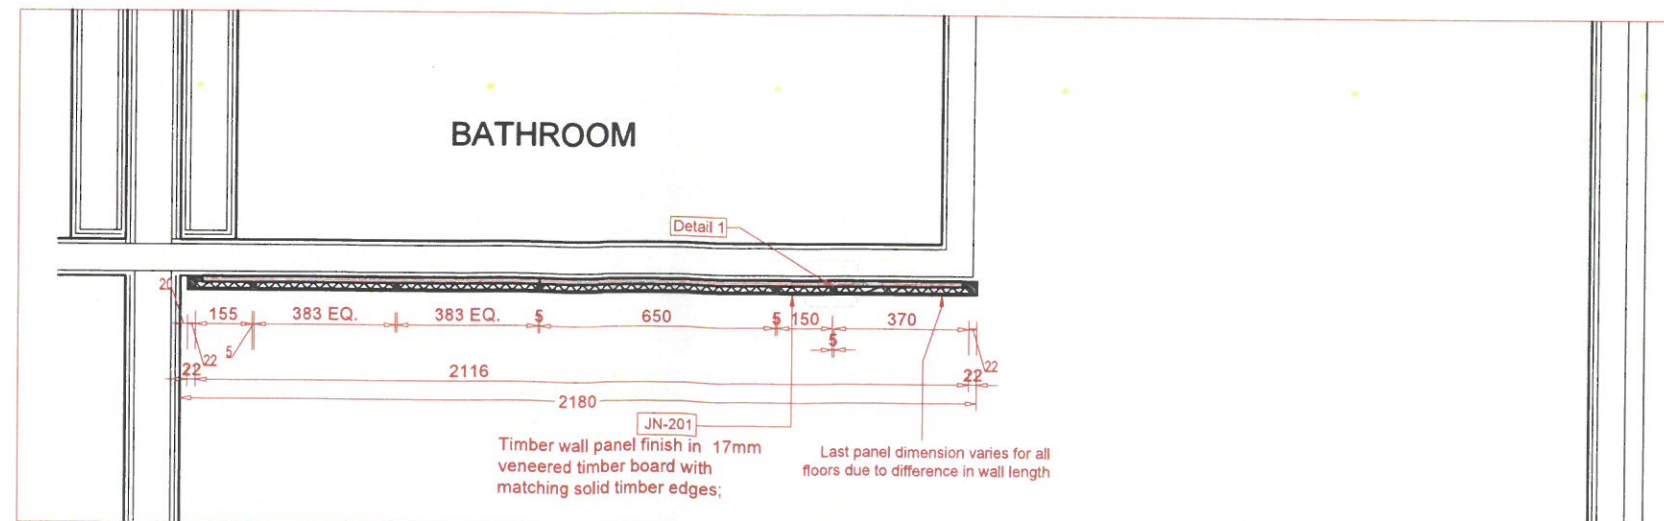

THIRD FLOOR PLAN

Plan PLAN
WP 01

E1
WP 01

www.wood-styles.com

Copyright of designs shown herein is retained by this office. Authority is required for any reproduction. © Copyright Wood-styles Ltd.

Nigeria, Lagos +234 80 9037 9888
Email: info@wood-styles.com

Project
Hyatt Regency Hotel
NG-Lagos-Ikeja

Owner

Date Description
31 - 05 - 2024 A FOR PRODUCTION

For Production

Project No. : NG23 - Hyatt Regency Hotel
Scale : A1 = 1 : 5, A3 = 1 : 10
Drawn by : Dami, Peace
Checked : Kinan
Cad File : WS-DS-SD-WL-LHH-001

Sheet title
STD room wall panel
Left side-Shop Drawing
Floor 3

Dwg No.
WP 01

No.
A