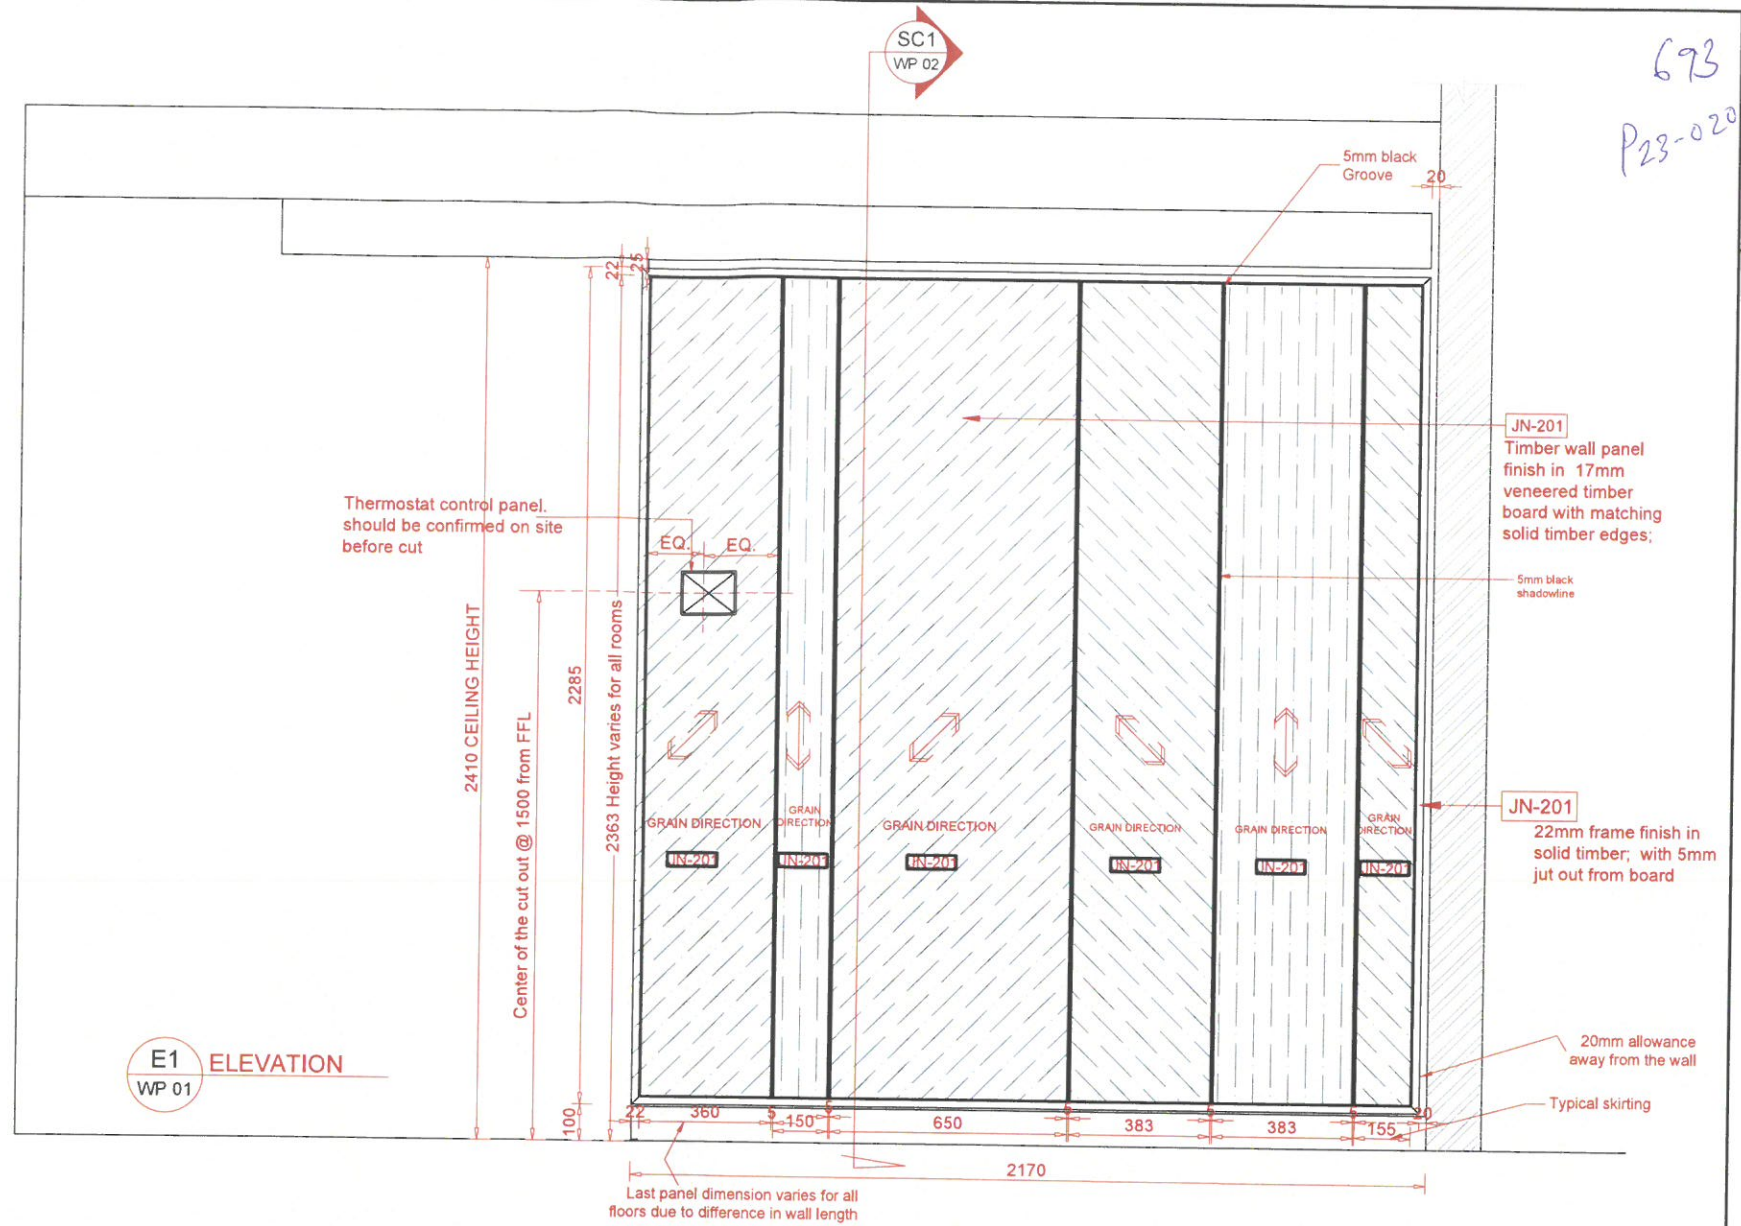

**LEGEND - RIGHT SIDE CLADDING**

ROOM NO	LENGHT (mm)	HEIGHT (mm)
✓ 301	2200 /	2410
✓ 302	2100 /	2410
✓ 305 -	2170 /	2410
✓ 309	2160 /	2410
✓ 312	2160 /	2410
✓ 316 <	2170 /	2410
✓ 320 <	2170 /	2410
✓ 319	2200 /	2410
✓ 324 <	2170 /	2410
✓ 332 <	2170 /	2410

Project  
**Hyatt Regency Hotel NG-Lagos-Ikeja**  
 Owner

Date 31-05-2024 Description A FOR PRODUCTION

Cladding Position : Right side (Quantity : 10 ) ( Face wall cladding)  
 Note : Site dimension varies from room to room on the first floor

Cladding Position : Left side (Quantity : 11) ( Face wall cladding)  
 Note : Site dimension varies from room to room on the first floor

THIRD FLOOR PLAN

Plan PLAN  
WP 01

E1  
WP 01

www.wood-styles.com

Copyright of designs shown herein is retained by this office. Authority is required for any reproduction. © Copyright Wood-styles Ltd.

Nigeria, Lagos +234 80 9037 9888  
 Email: info@wood-styles.com

Project  
 Hyatt Regency Hotel  
 NG-Lagos-Ikeja

Owner

Date Description  
 31 - 05 - 2024 A FOR PRODUCTION

For Production

Project No. : NG23 - Hyatt Regency Hotel  
 Scale : A1 = 1 : 5, A3 = 1 : 10  
 Drawn by : Dami, Peace  
 Checked : Kinan  
 Cad File : WS-DS-SD-WL-LHH-001