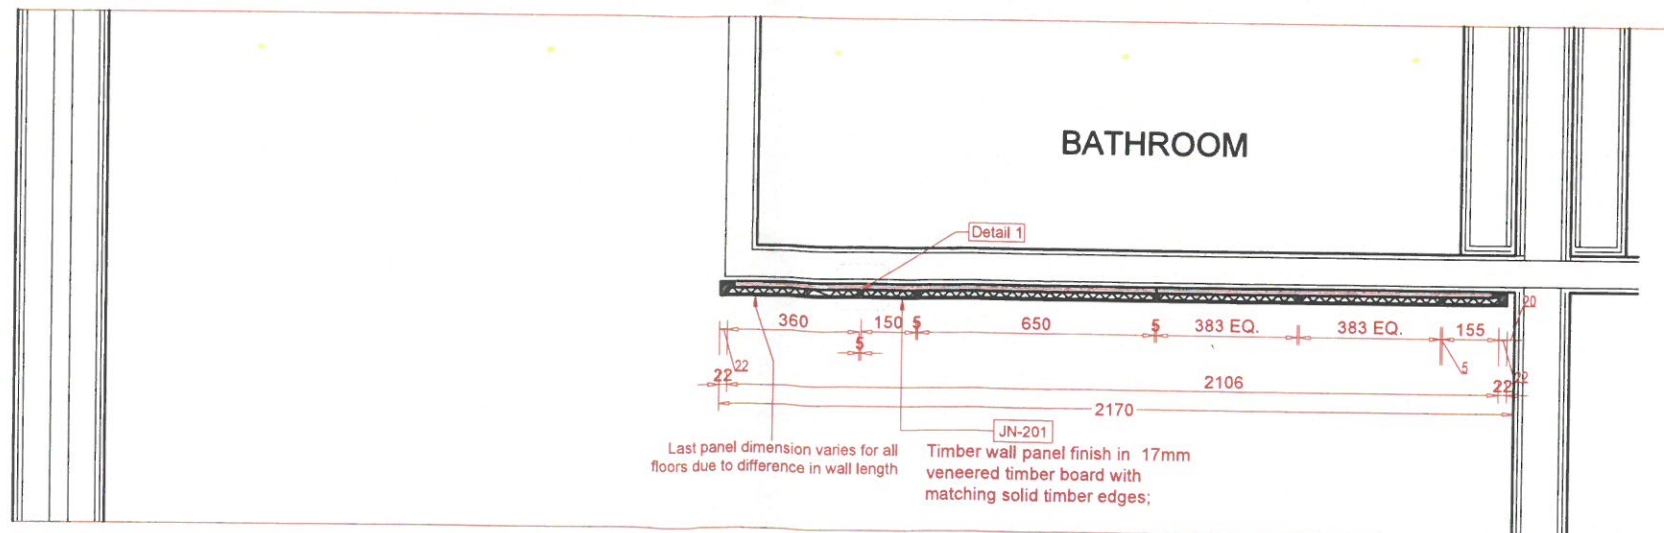

**LEGEND - RIGHT SIDE CLADDING**

ROOM NO	LENGHT (mm)	HEIGHT (mm)
✓ 301	2200 /	2410
✓ 302	2100 /	2410
✓ 305 -	2170 /	2410
✓ 309	2160 /	2410
✓ 312	2160 /	2410
✓ 316 <	2170 /	2410
✓ 320 <	2170 /	2410
✓ 319	2200 /	2410
✓ 324 <	2170 /	2410
✓ 332 <	2170 /	2410

Project  
**Hyatt Regency Hotel NG-Lagos-Ikeja**  
 Owner

Date 31-05-2024 Description A FOR PRODUCTION

Cladding Position : Right side (Quantity : 10 ) ( Face wall cladding)  
 Note : Site dimension varies from room to room on the first floor

Cladding Position : Left side (Quantity : 11) ( Face wall cladding)  
 Note : Site dimension varies from room to room on the first floor

THIRD FLOOR PLAN

Plan PLAN  
WP 01

E1  
WP 01

www.wood-styles.com

Copyright of designs shown herein is retained by this office. Authority is required for any reproduction. © Copyright Wood-styles Ltd.

Nigeria, Lagos +234 80 9037 9888  
 Email: info@wood-styles.com

Project  
 Hyatt Regency Hotel  
 NG-Lagos-Ikeja

Owner

Date Description  
 31 - 05 - 2024 A FOR PRODUCTION

For Production

Project No. : NG23 - Hyatt Regency Hotel  
 Scale : A1 = 1 : 5, A3 = 1 : 10  
 Drawn by : Dami, Peace  
 Checked : Kinan  
 Cad File : WS-DS-SD-WL-LHH-001